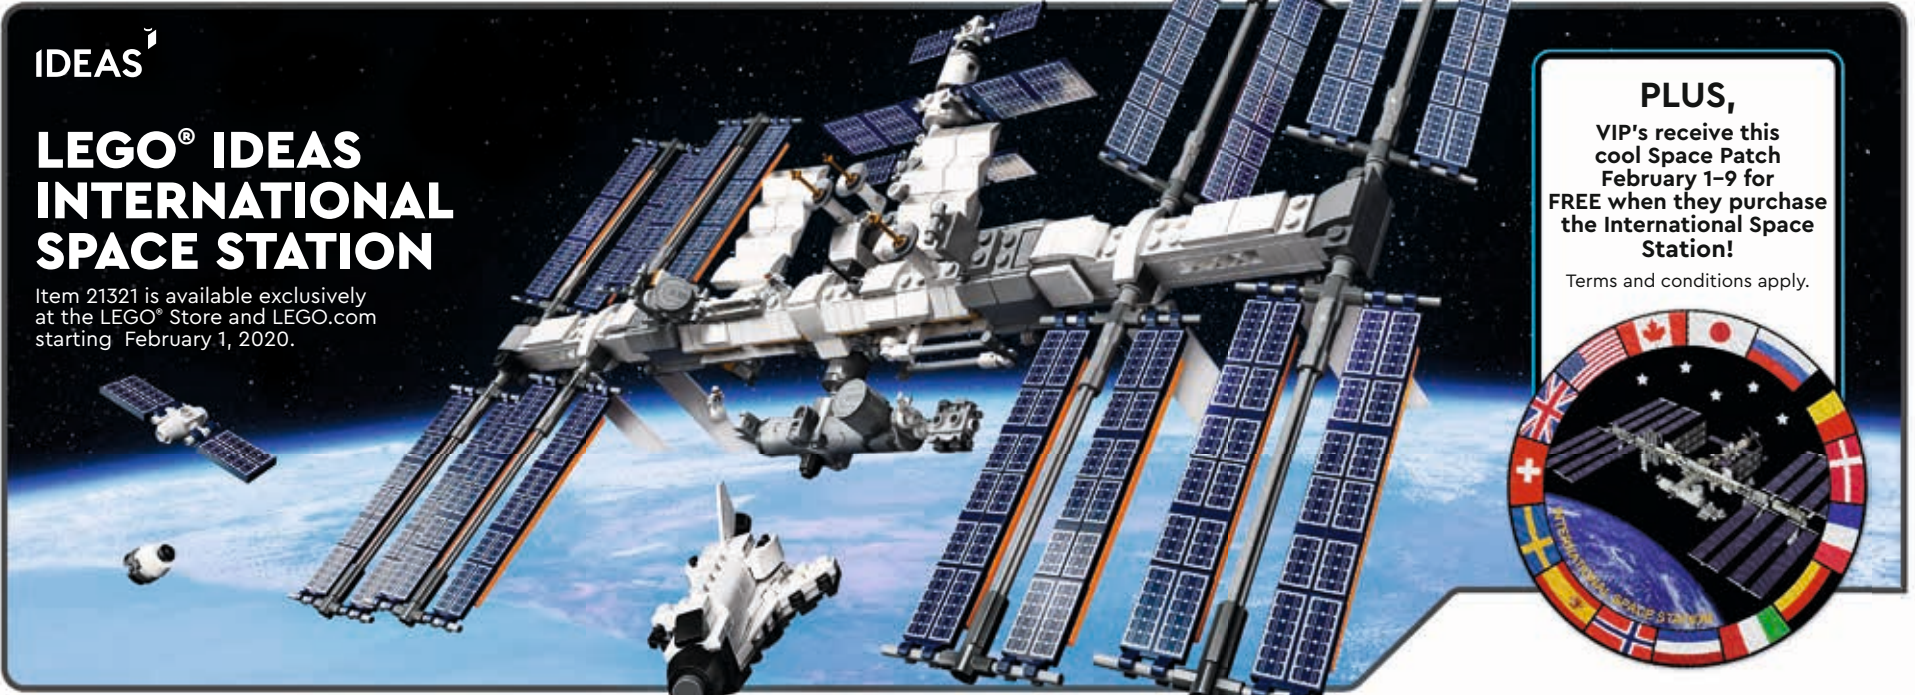

IDEAS

LEGO® IDEAS INTERNATIONAL SPACE STATION

Item 21321 is available exclusively at the LEGO® Store and LEGO.com starting February 1, 2020.