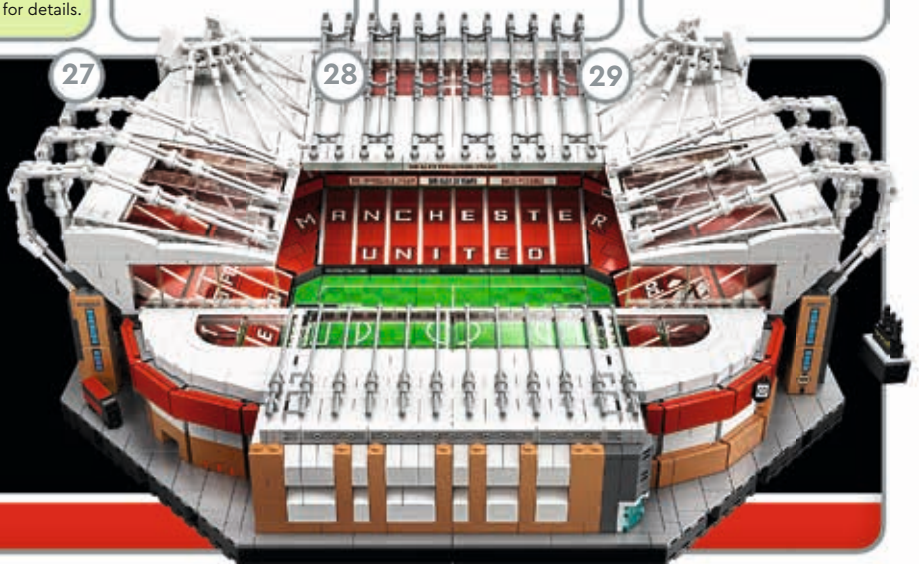

MONDAY

TUESDAY

WEDNESDAY

THURSDAY

FRIDAY

SATURDAY

SUNDAY

LOVE BUILDING? YOU'LL LOVE BUILDING LEGO® REWARDS.

Sign up for VIP to start earning points towards discounts, exclusive sets, awesome LEGO experiences, and lots more. Visit LEGO.com/VIP

February 1-29: CALLING ALL KIDS

Explore all-new ways to catch the crooks! Come learn how to play with three brand-new LEGO City features: Lights & sound, Magnetics, and ripcord!

New series premieres Wednesday, February 5, only on Fox!

February 11: Adults-only Valentine's Bear building event.

See back for details.

Valentine's Day

February 17: 5-6 PM: Minifigure Swap Monday!

February 20: Build. Unbuild. Rebuild.

See back for details.

SHOW YOUR ALLEGIANCE TO ONE OF THE WORLD'S MOST FAMOUS FOOTBALL CLUBS WITH THE NEW AND EXCLUSIVE OLD TRAFFORD - MANCHESTER UNITED STADIUM!

ITEM 10272 IS AVAILBLE EXCLUSIVELY AT THE LEGO® STORE AND LEGO.COM STARTING FEBRUARY 1, 2020.