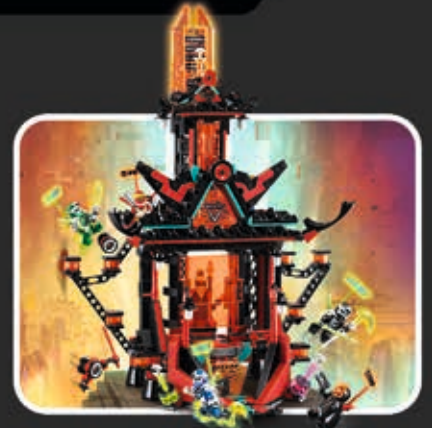

LEGO NINJAGO Masters of Spinjitzu

71712 Empire Temple of Madness